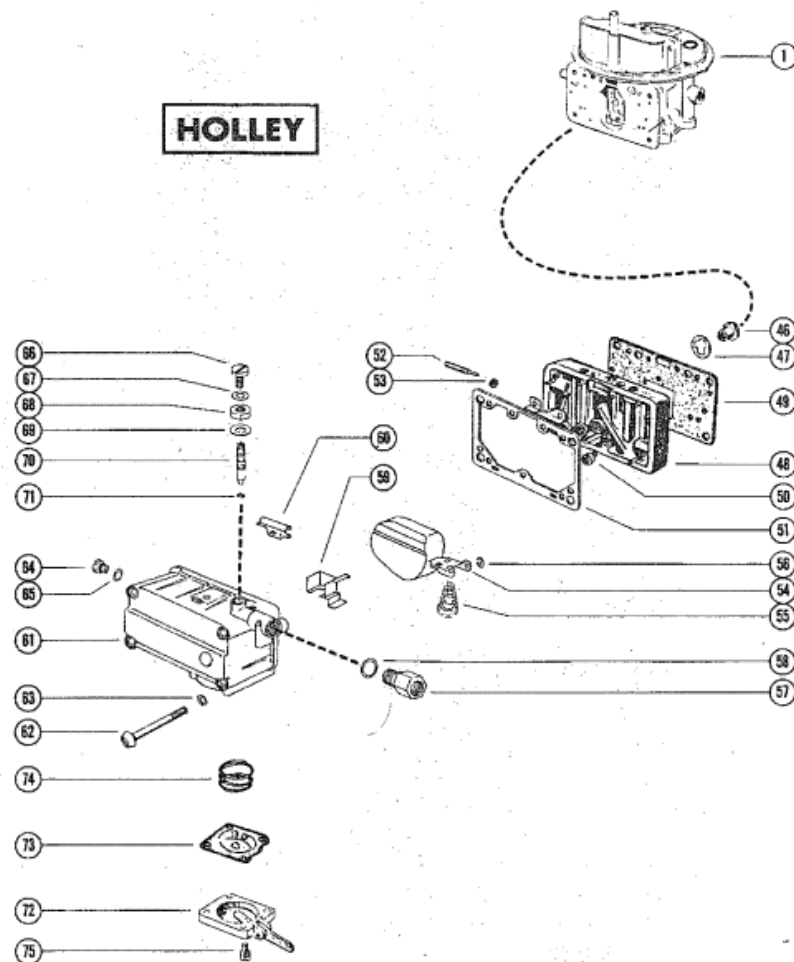

**HOLLEY**

Parts List					
Ref	Class	Part	Description	Qty	Footnote
46			POWER VALVE ASSEMBLY	1	12
47			GASKET, POWER VALVE	1	10
48	1396	4651	METERING BODY	1	
49			GASKET, METERING BODY	1	10
50	1396	4648	MAIN JET	2	
51			GASKET, FUEL BOWL	1	10
52			NEEDLE, IDLE ADJUSTING	2	12
53			SEAL, IDLE ADJUSTING NEEDL	2	10
54	1396	4088	FLOAT ASSEMBLY	1	
55	1396	4104	SPRING, FLOAT	1	
56			RETAINER, FLOAT	1	12
57	1396	4090	FITTING, FUEL INLET	1	
58			GASKET, FUEL INLET FITTING	1	10
59	1396	4152	BAFFLE, FUEL BOWL	1	
60	1396	4151	BAFFLE, METERING BODY	1	
61	1396	4650	FUEL BOWL ASSEMBLY	1	
62	1396	4126	SCREW, FUEL BOWL ATTACHI	4	
63			GASKET, FUEL BOWL SCREW	4	10
64	1396	4344	PLUG, CHECK - FUEL LEVEL	1	
65			GASKET, FUEL LEVEL CHECK F	1	10
66	1396	4137	SCREW, LOCKING - FUEL VALV	1	
67			GASKET, VALVE SEAT LOCKINI	1	10
68	1396	4140	NUT, ADJUSTING - FUEL VALV	1	
69			GASKET, VALVE SEAT ADJUST	1	10
70			FUEL VALVE ASSEMBLY	1	12
71			"O" RING, FUEL VALVE	1	10
72	1396	4097	COVER, FUEL PUMP	1	
73			DIAPHRAGM ASSEMBLY	1	12
74	1396	4103	SPRING, DIAPHRAGM RETURN	1	
75	1396	4644	SCREW, FUEL PUMP COVER A	4	
--	1396	4655	GASKET KIT	1	
--	1396	4656	REPAIR KIT	1	